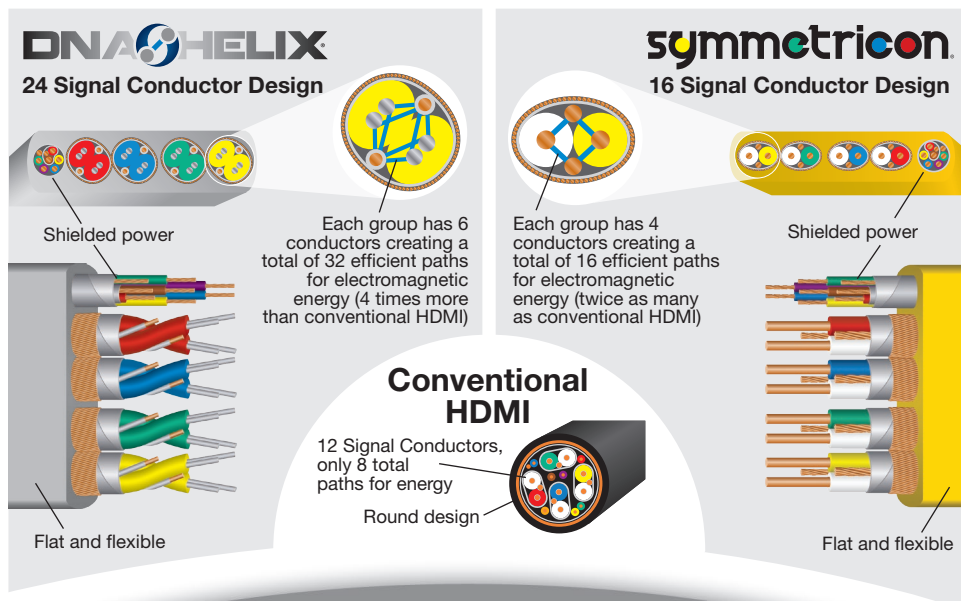

© 2013 Wireworld, Inc.

WIREWORLD®
CABLE TECHNOLOGY

Engineered for Reality™

EVERYTHING YOU NEED TO KNOW AT WWW.WIREWORLDCABLE.COM