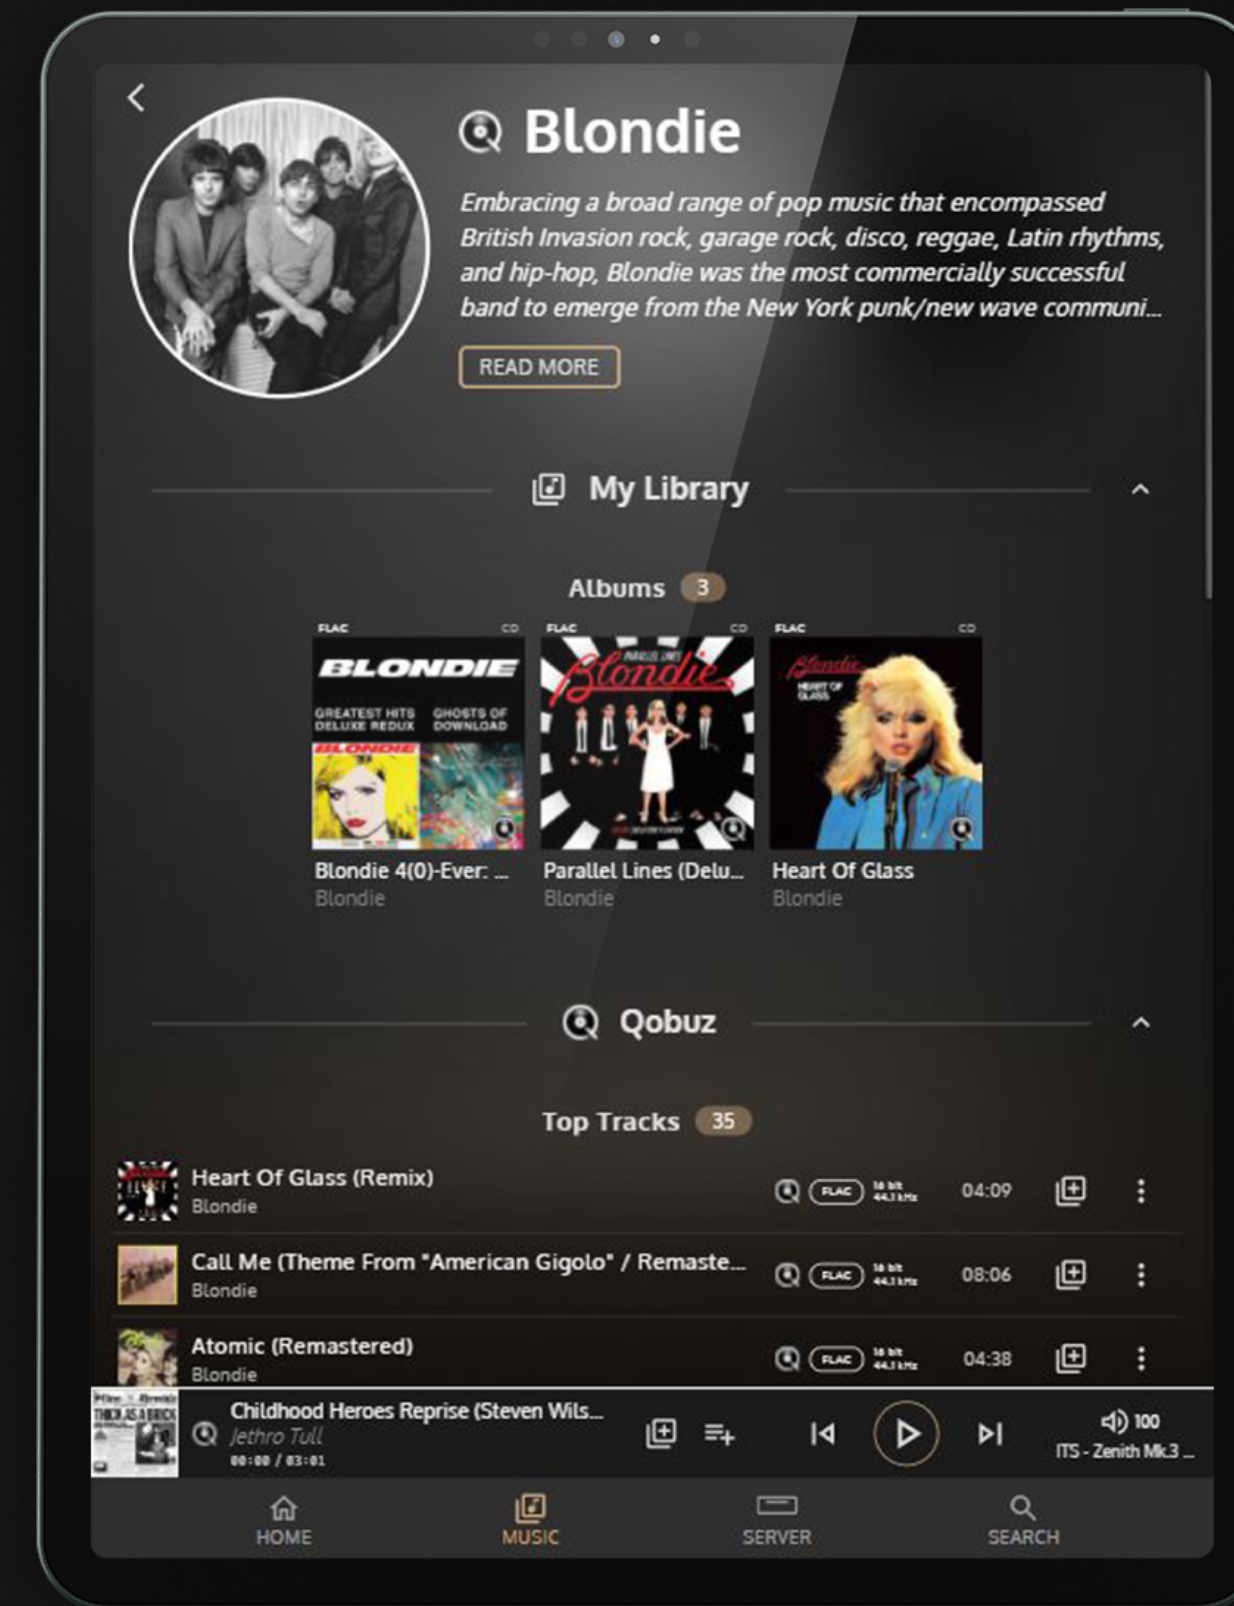

VOLUME 3

Explore your music & discover new ones

Artist info