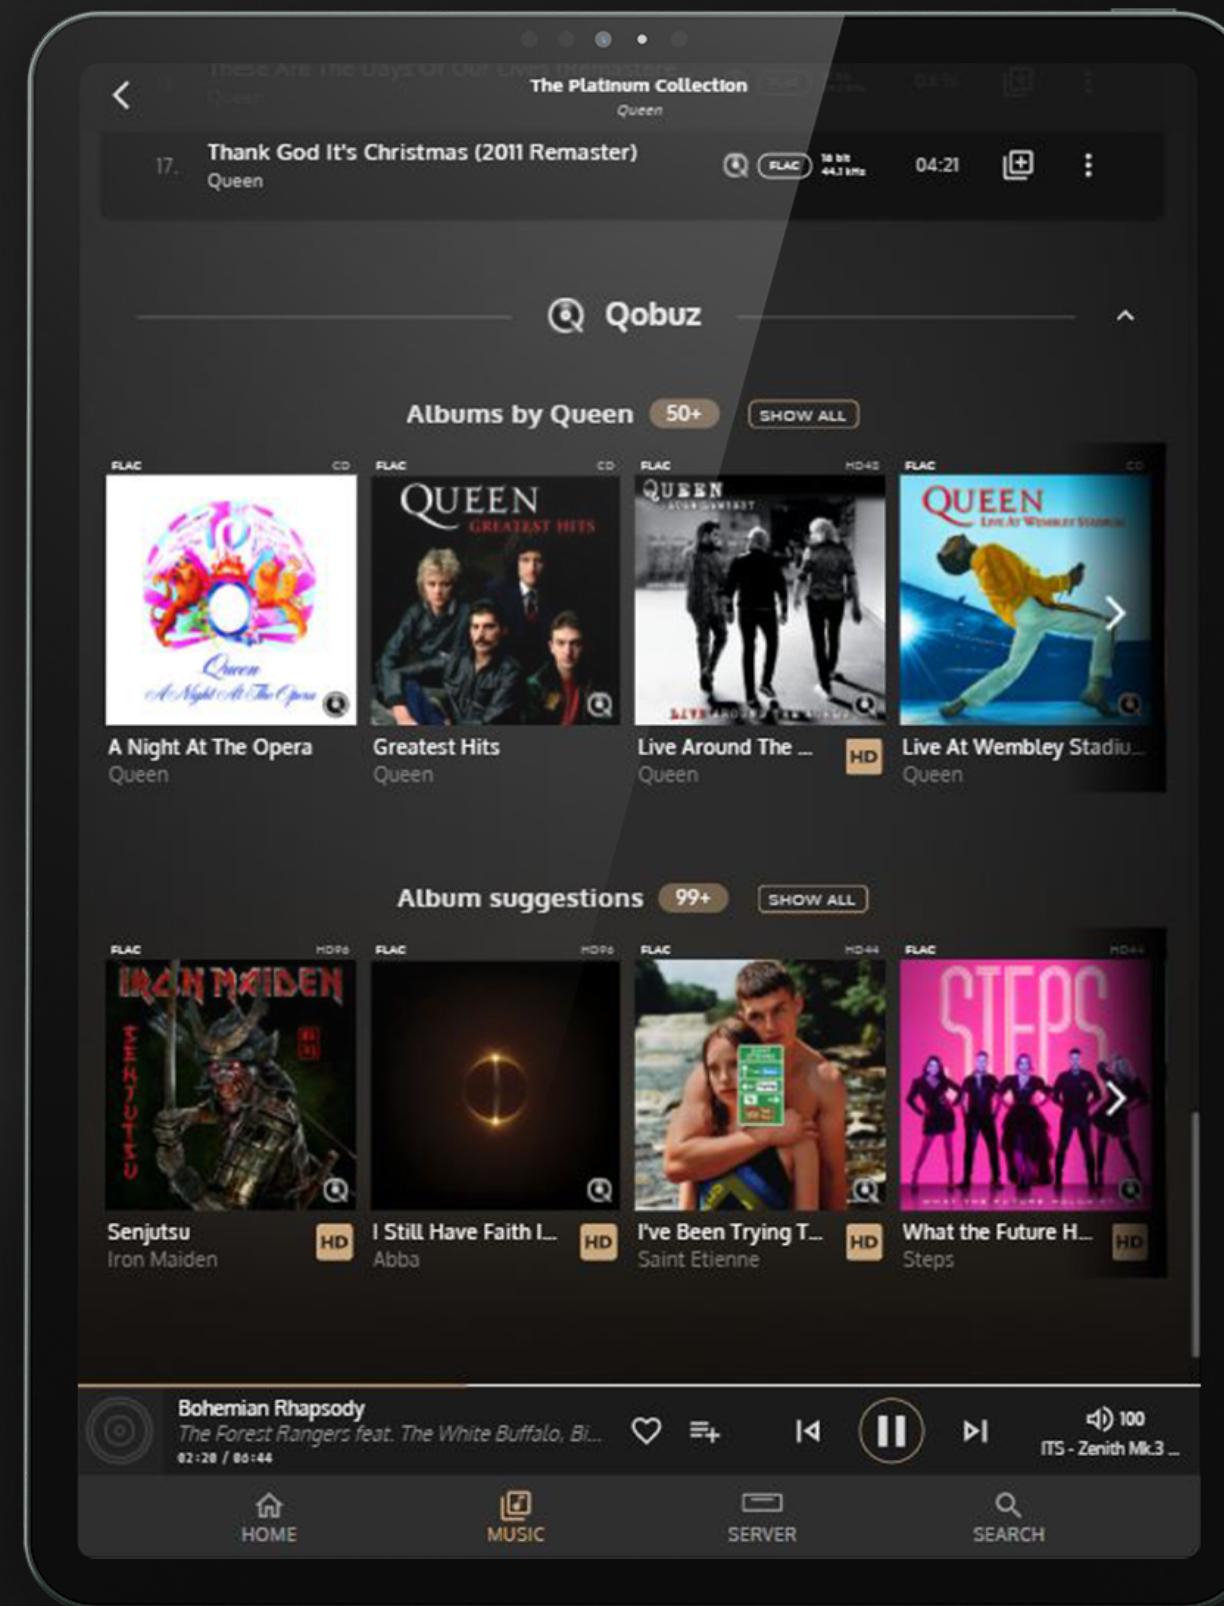

Album suggestions