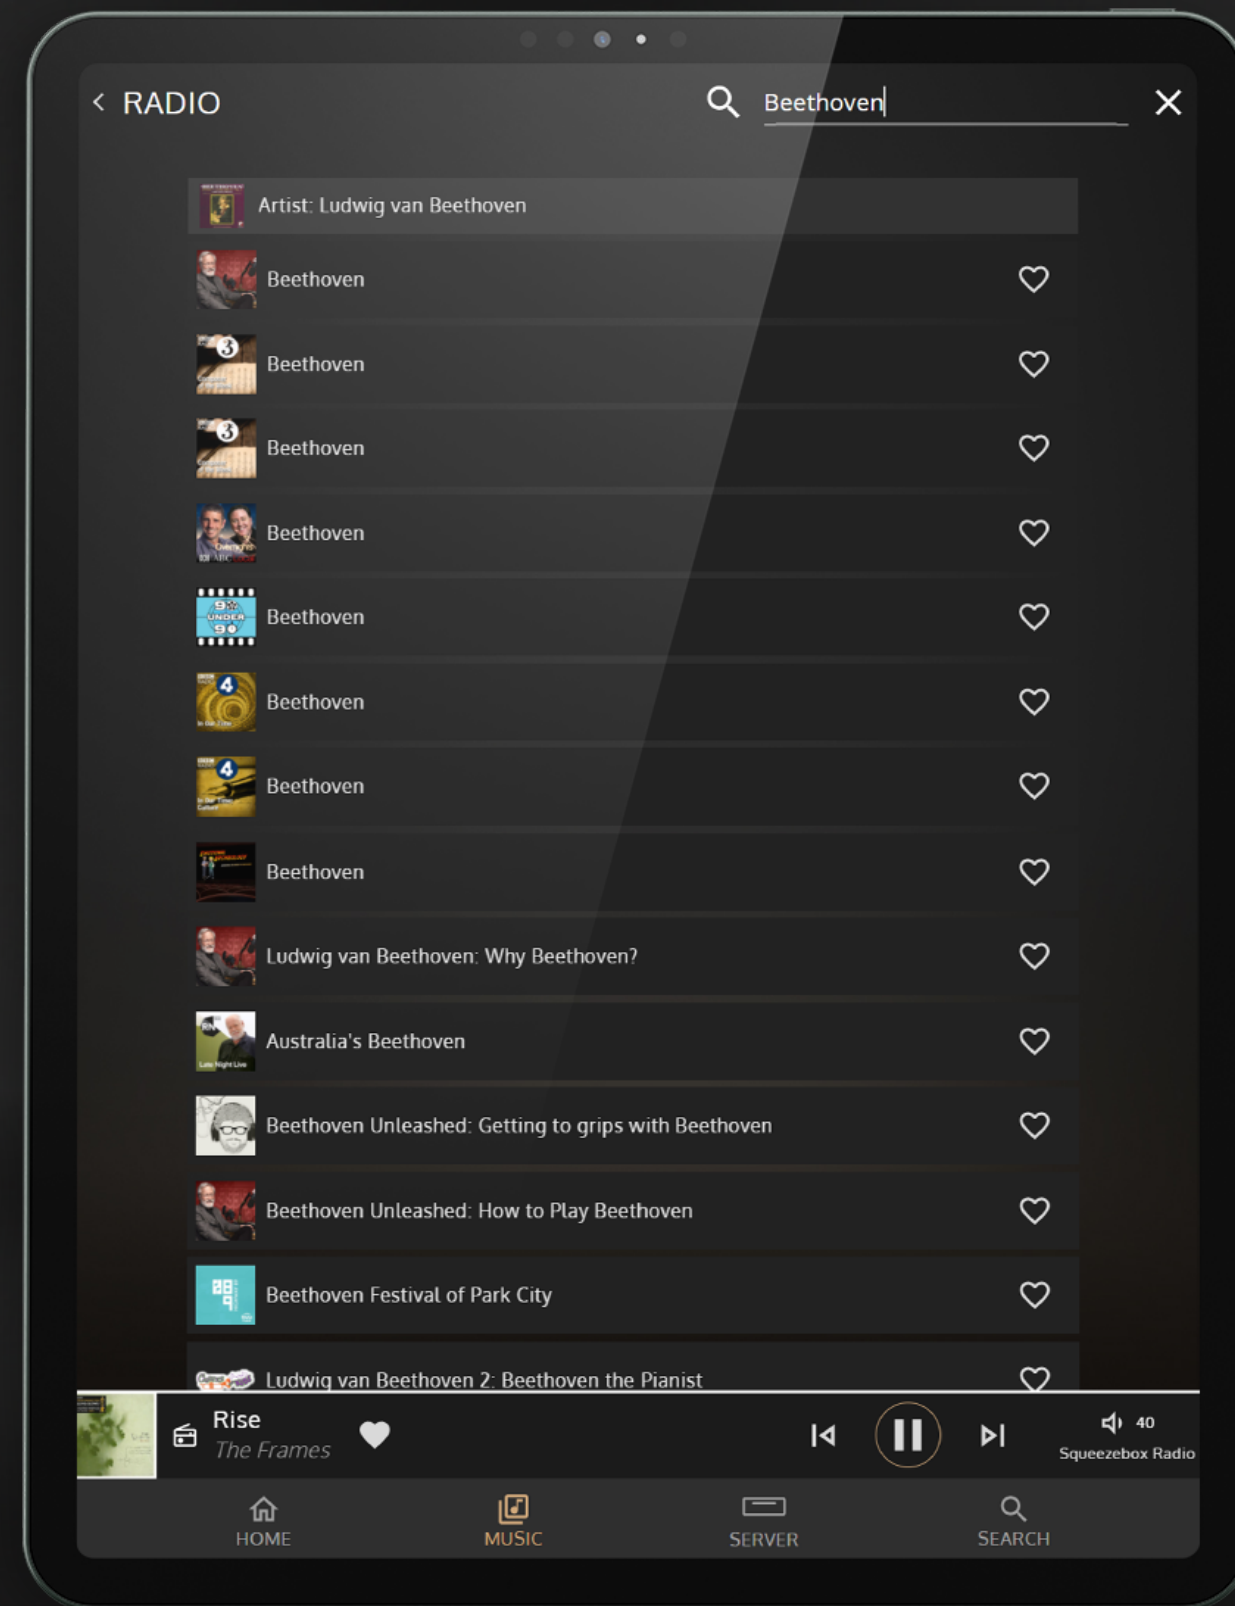

VOLUME 4

Create or edit your playlists

Playlists

VOLUME 4 Create or edit your playlists

Edit playlist

Add to playlist

VOLUME 5

Powerful smart search

Search by title

Filter

VOLUME 5 Powerful smart search

Search by genre

Search by year

Search by artist

VOLUME 5 Powerful smart search

Search: artist on radio