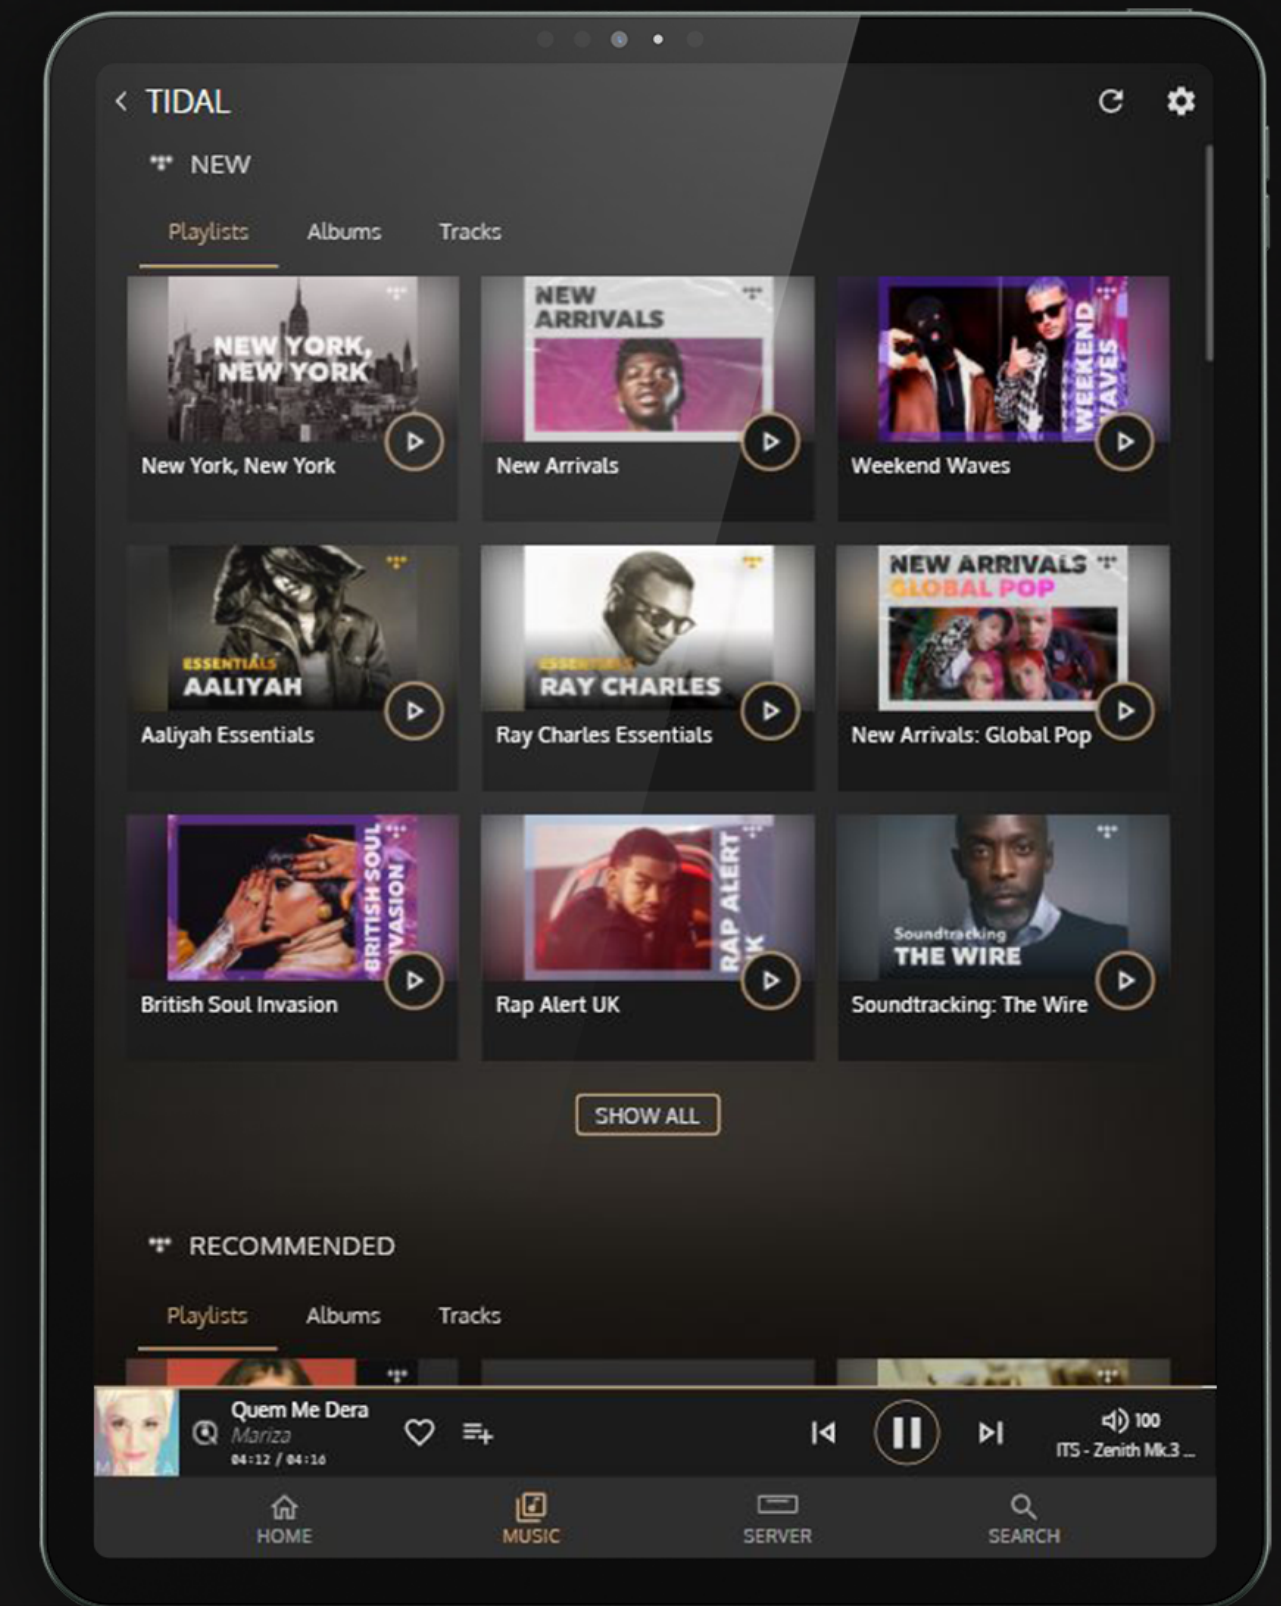

Browse by locally stored music, streaming services and internet radio

Now playing

VOLUME 1 Fast, intuitive & easy to use

In queue

Playback history

Play album

VOLUME 1 Fast, intuitive & easy to use.

Edit album info

Library management

Disc ripper

VOLUME 2

Seamless across local, streaming & internet radio

Home

VOLUME 2 Seamless across local, streaming services and internet radio

Radio

Qobuz

VOLUME 4

Create or edit your playlists

Playlists

VOLUME 4 Create or edit your playlists

Edit playlist

Add to playlist

VOLUME 5

Powerful smart search