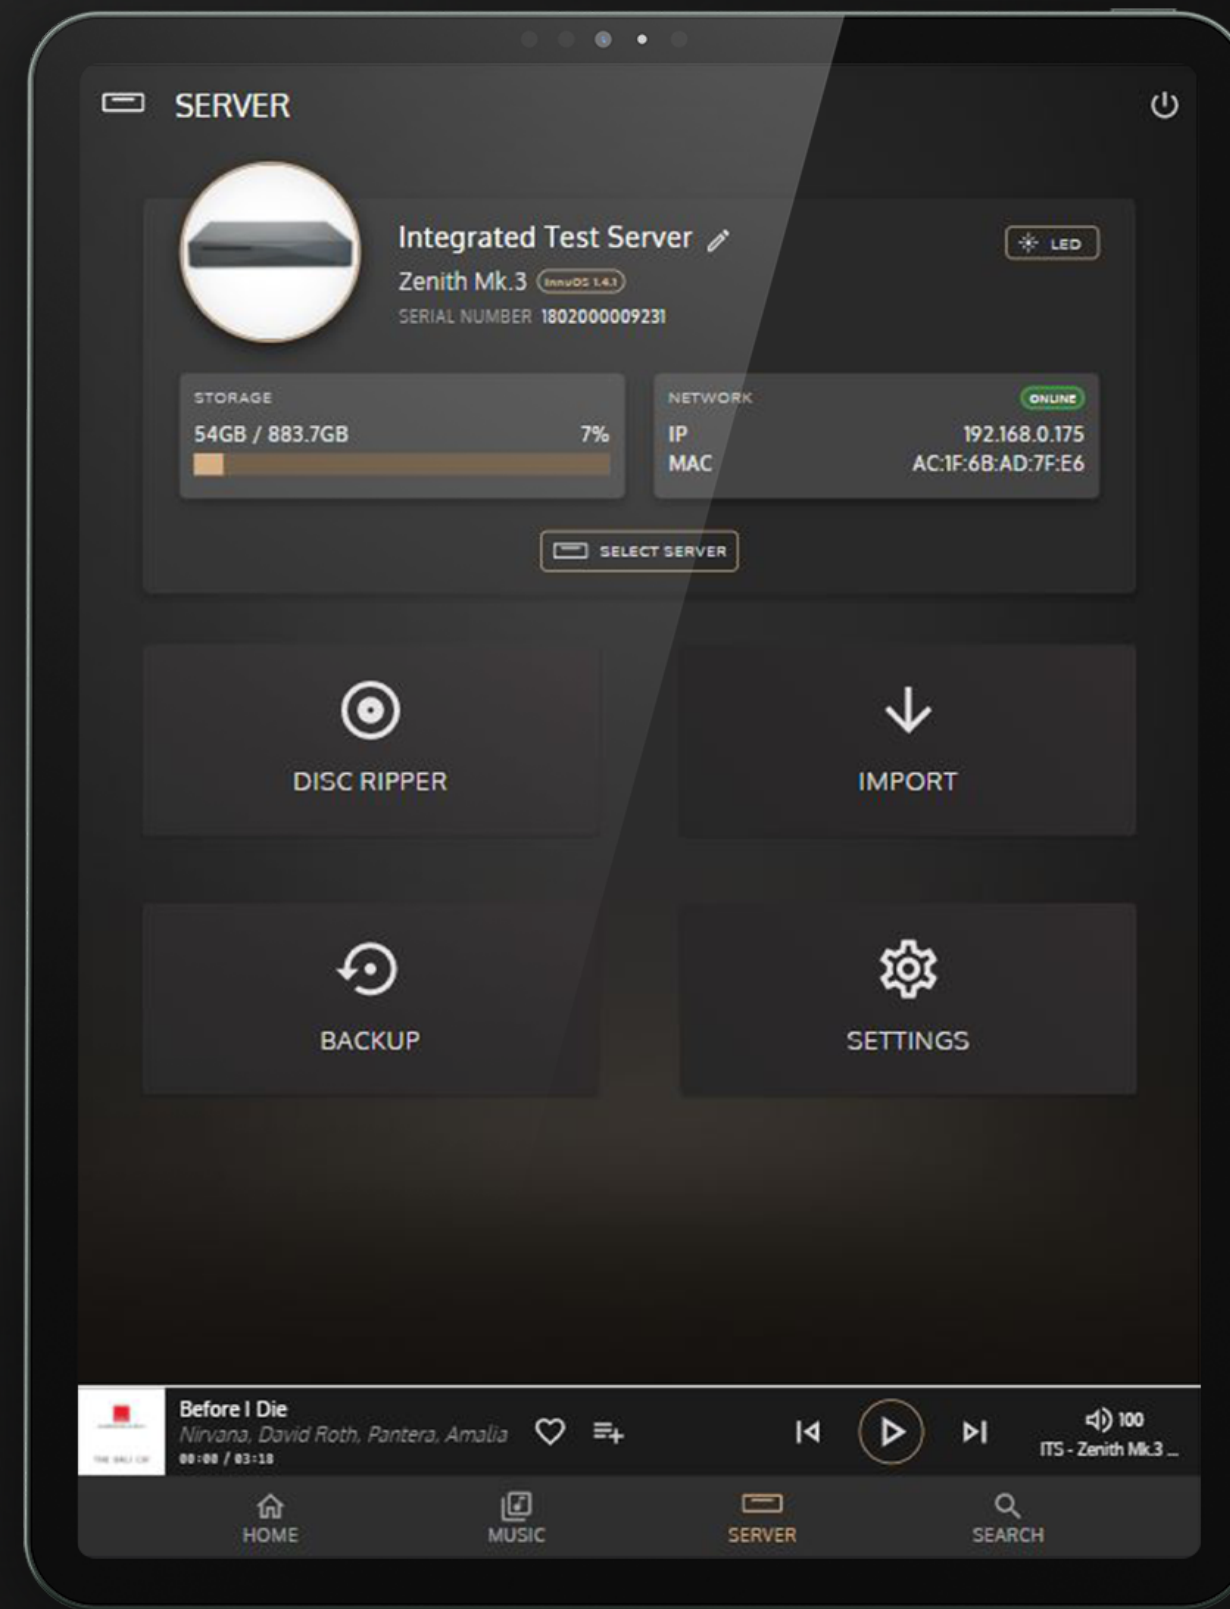

Browse by locally stored music, streaming services and internet radio

Now playing

VOLUME 1 Fast, intuitive & easy to use

In queue

Playback history

Play album

VOLUME 1 Fast, intuitive & easy to use.

Edit album info

Library management

Disc ripper

VOLUME 2

Seamless across local, streaming & internet radio

Home

VOLUME 2 Seamless across local, streaming services and internet radio

Radio

Qobuz