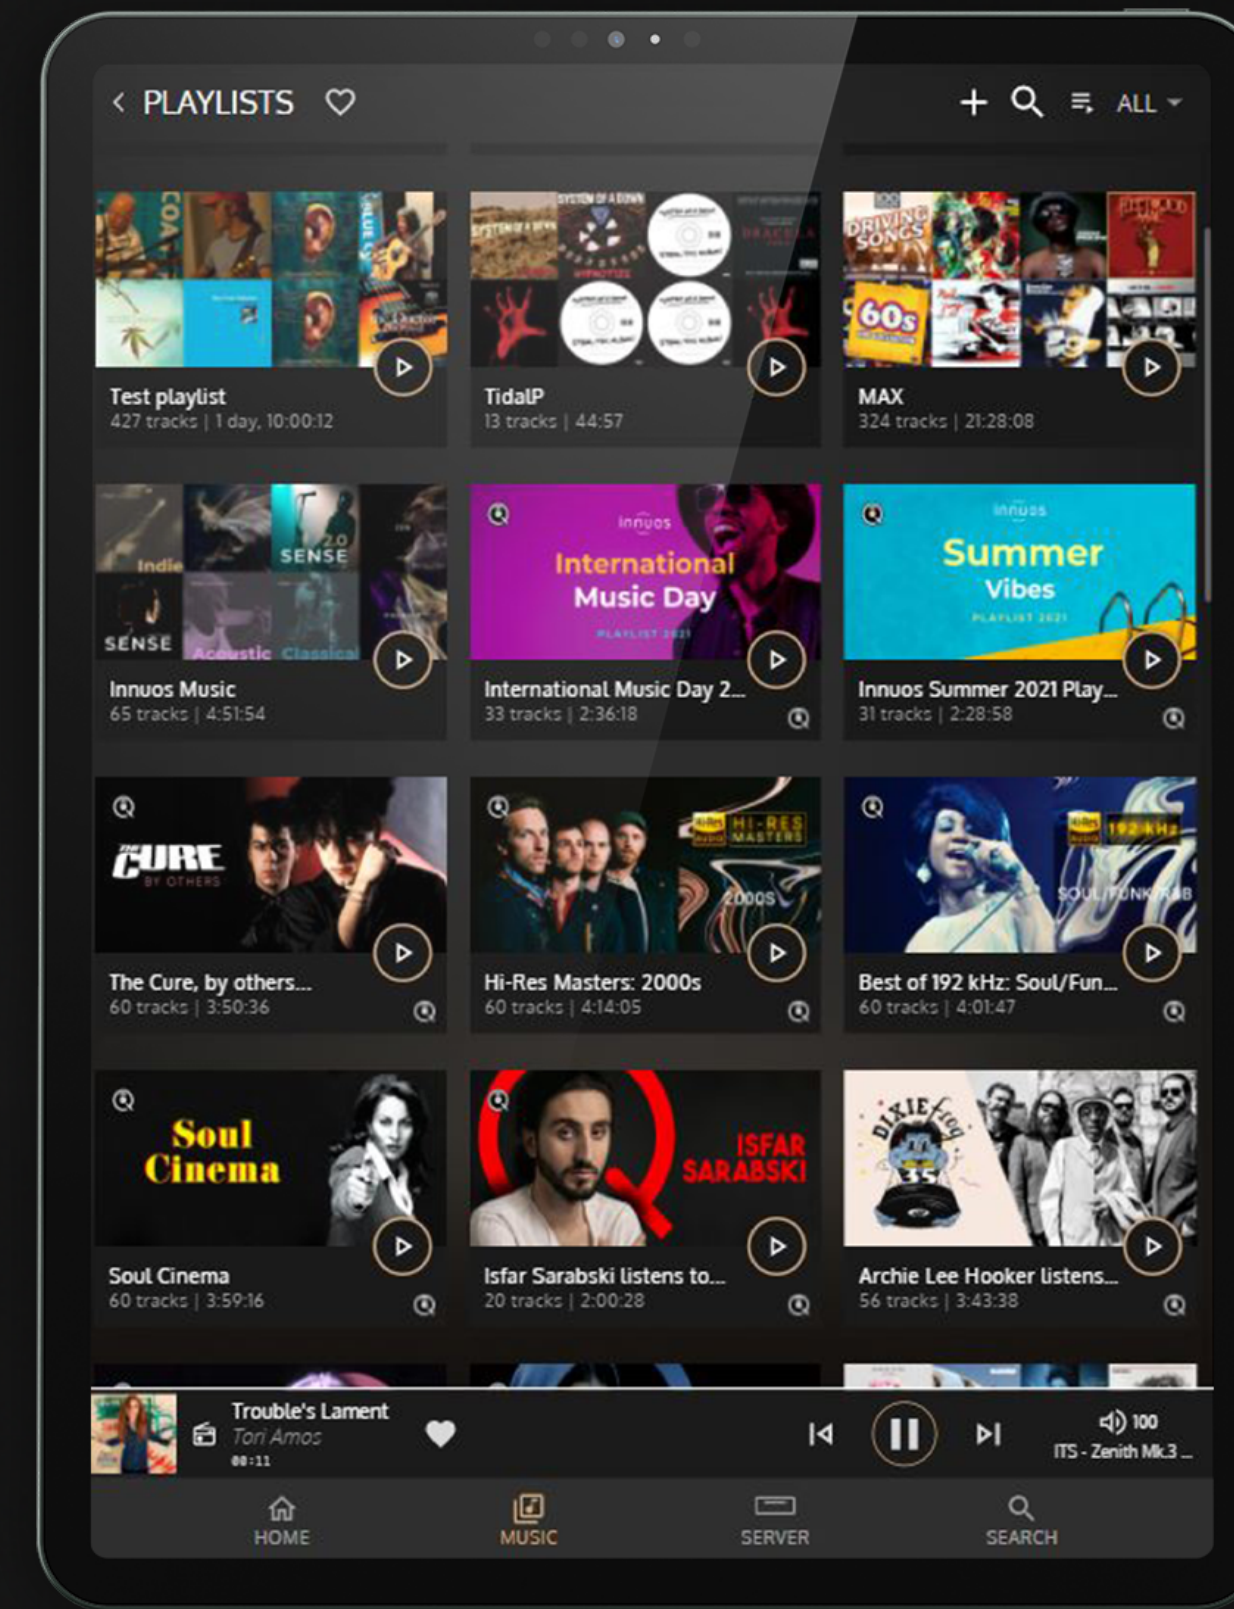

Tidal

VOLUME 3

Explore your music & discover new ones

Artist info

VOLUME 3 Explore your music & discover new ones

Albums by same artist

Album suggestions

Related artists

VOLUME 4

Create or edit your playlists

Playlists

VOLUME 4 Create or edit your playlists

Edit playlist

Add to playlist

VOLUME 5

Powerful smart search