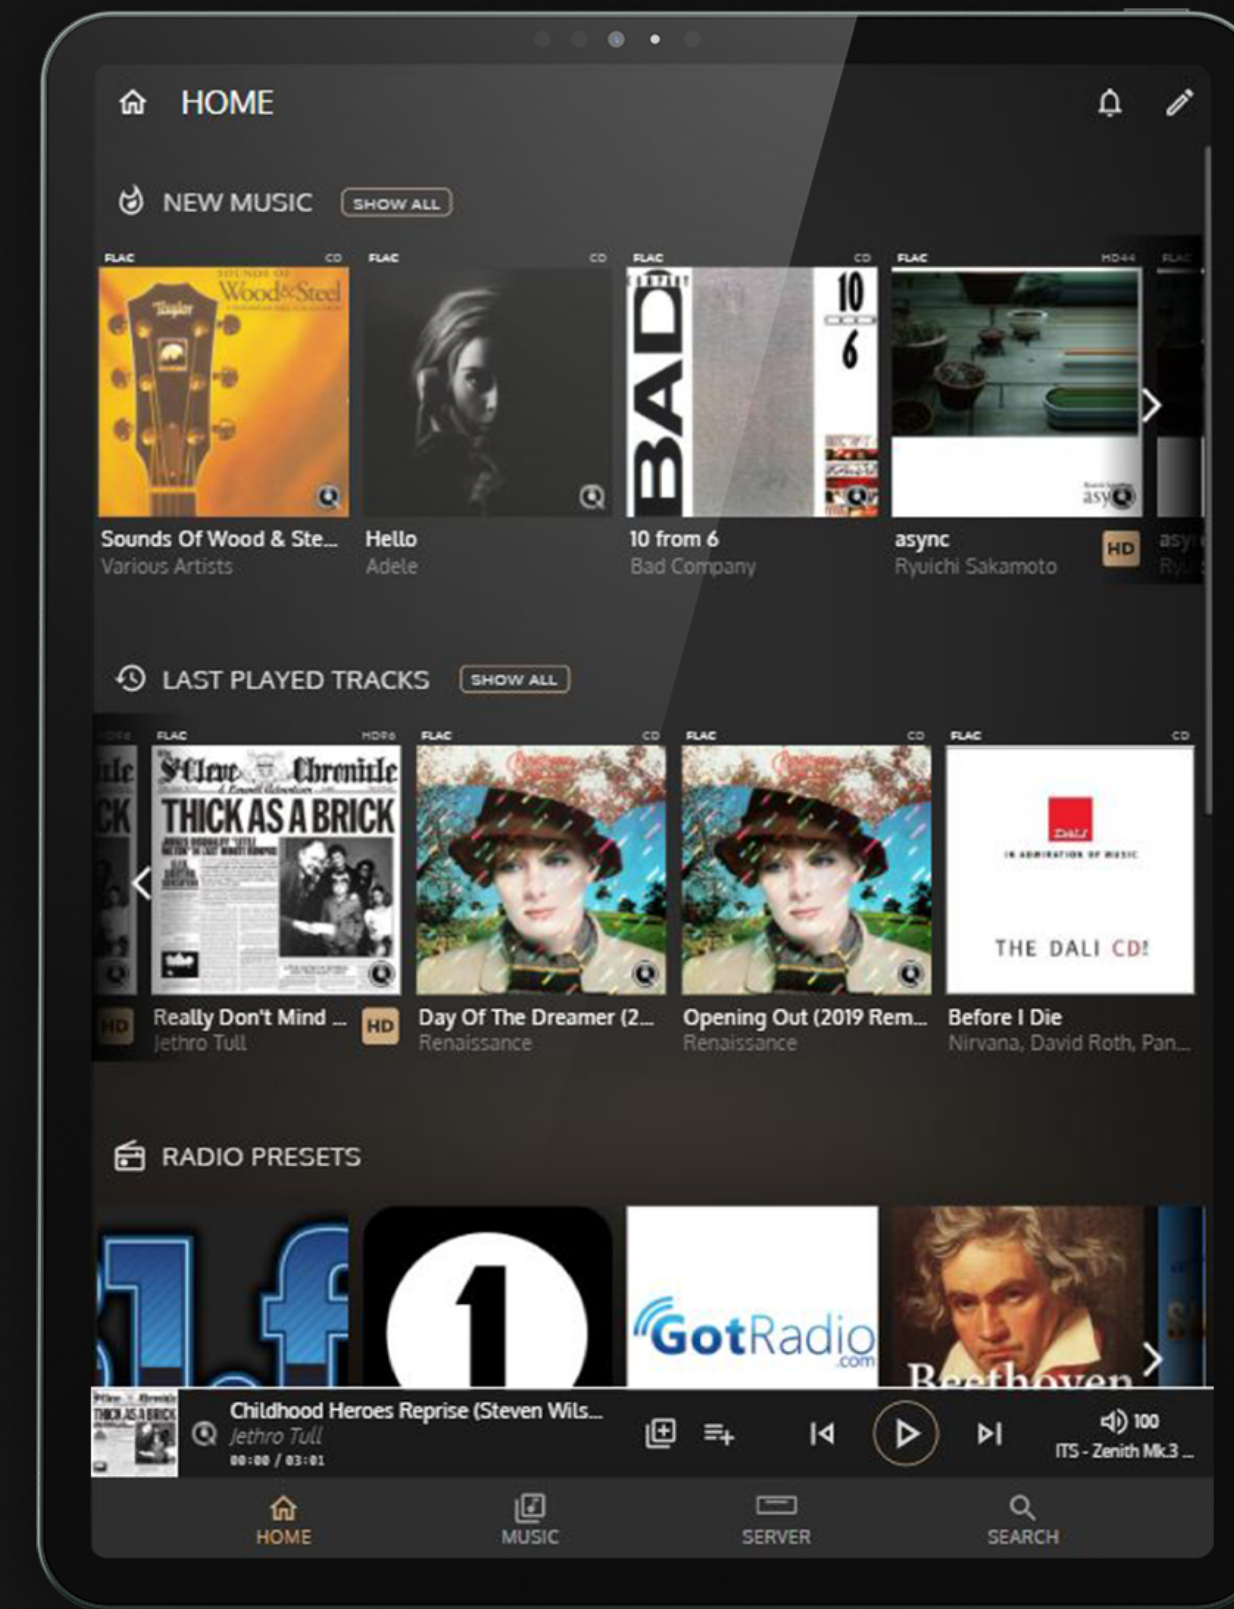

Browse by locally stored music, streaming services and internet radio

Now playing

VOLUME 1 Fast, intuitive & easy to use

In queue

Playback history

Play album

VOLUME 1 Fast, intuitive & easy to use.

Edit album info

Library management

Disc ripper

VOLUME 2

Seamless across local, streaming & internet radio

Home

VOLUME 2 Seamless across local, streaming services and internet radio

Radio

Qobuz