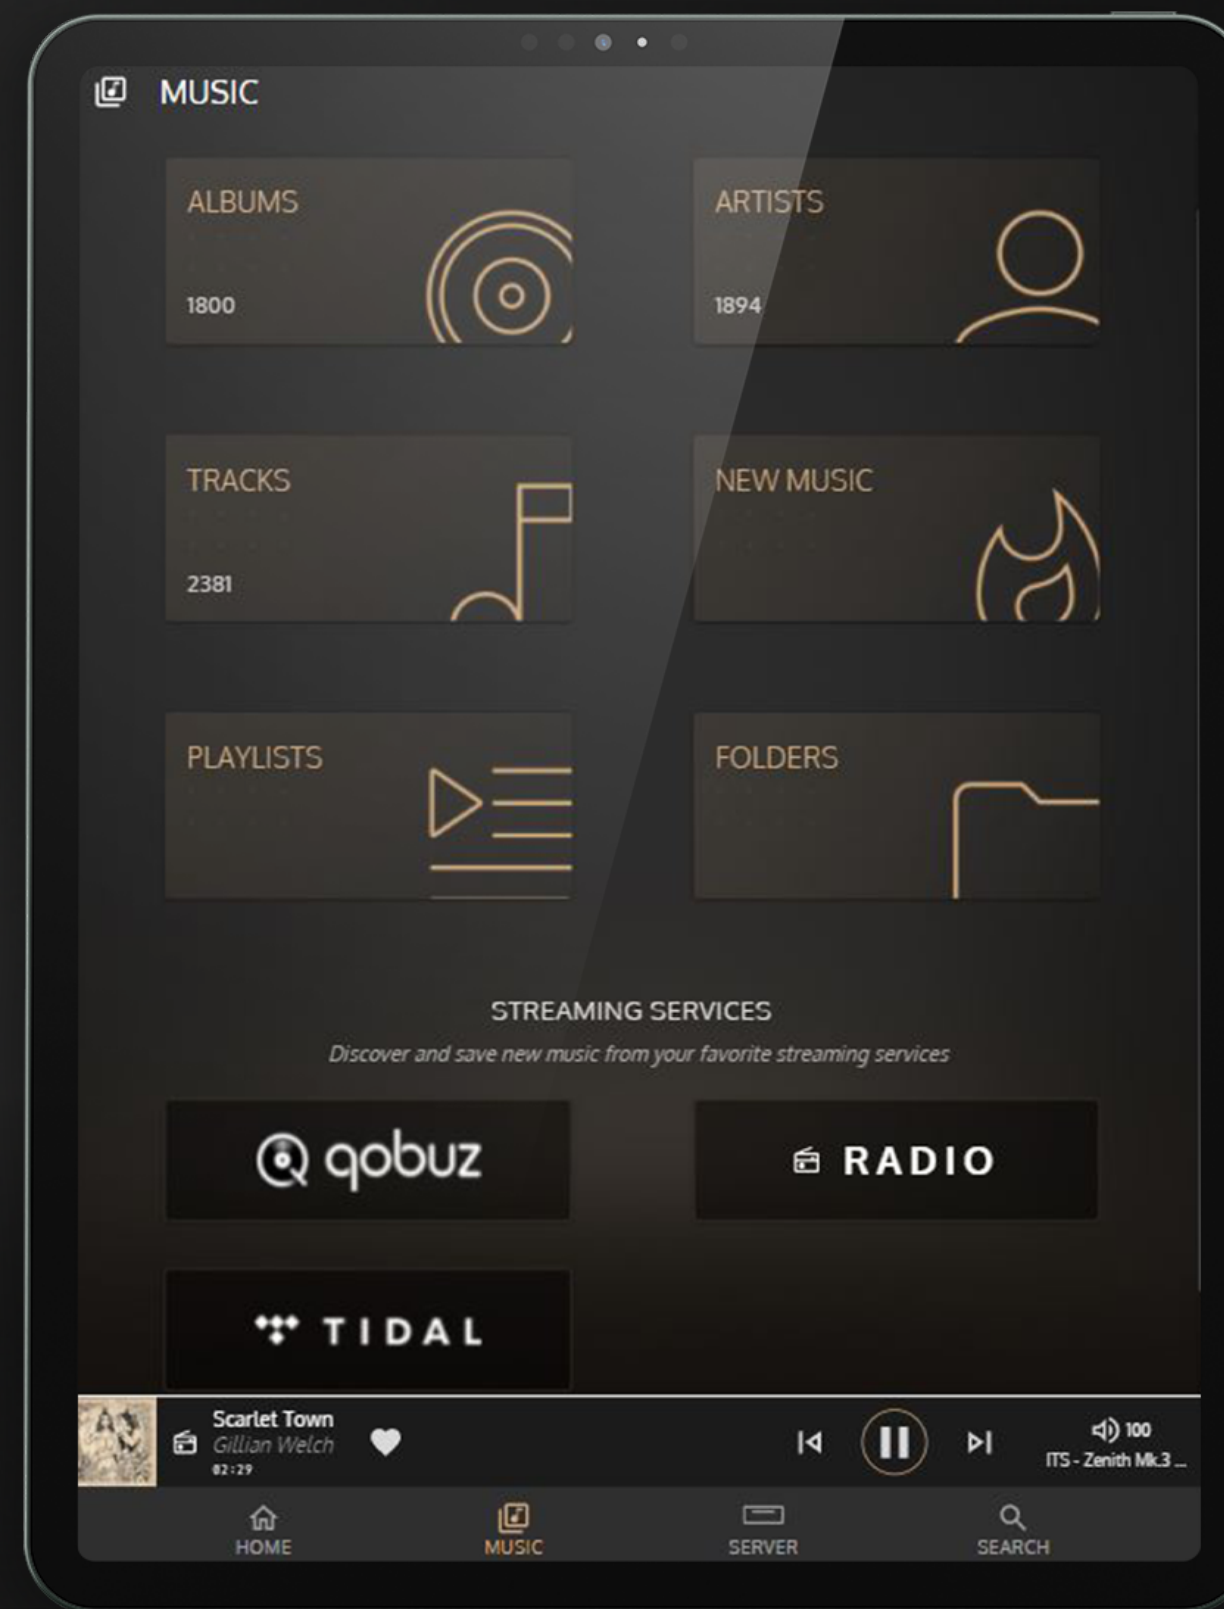

InnuOS 2.0 + INNUOS SENSE APP

Visual Guide

innuOS 2.0 + INNUOS SENSE APP

Contents Page

VOLUME 1
Fast, intuitive & easy to use

VOLUME 2
Seamless across local, streaming services and internet radio

VOLUME 3
Explore your music & discover new ones

VOLUME 4
Create or edit your playlists

VOLUME 5
Powerful smart search

VOLUME 6
Improved Sound Quality

VOLUME 1

**Fast,
intuitive &
easy to use**

Browse by artist

VOLUME 1 Fast, intuitive & easy to use

Browse by album

Browse by locally stored music, streaming services and internet radio

Now playing

VOLUME 1 Fast, intuitive & easy to use

In queue

Playback history

Play album

VOLUME 1 Fast, intuitive & easy to use.

Edit album info