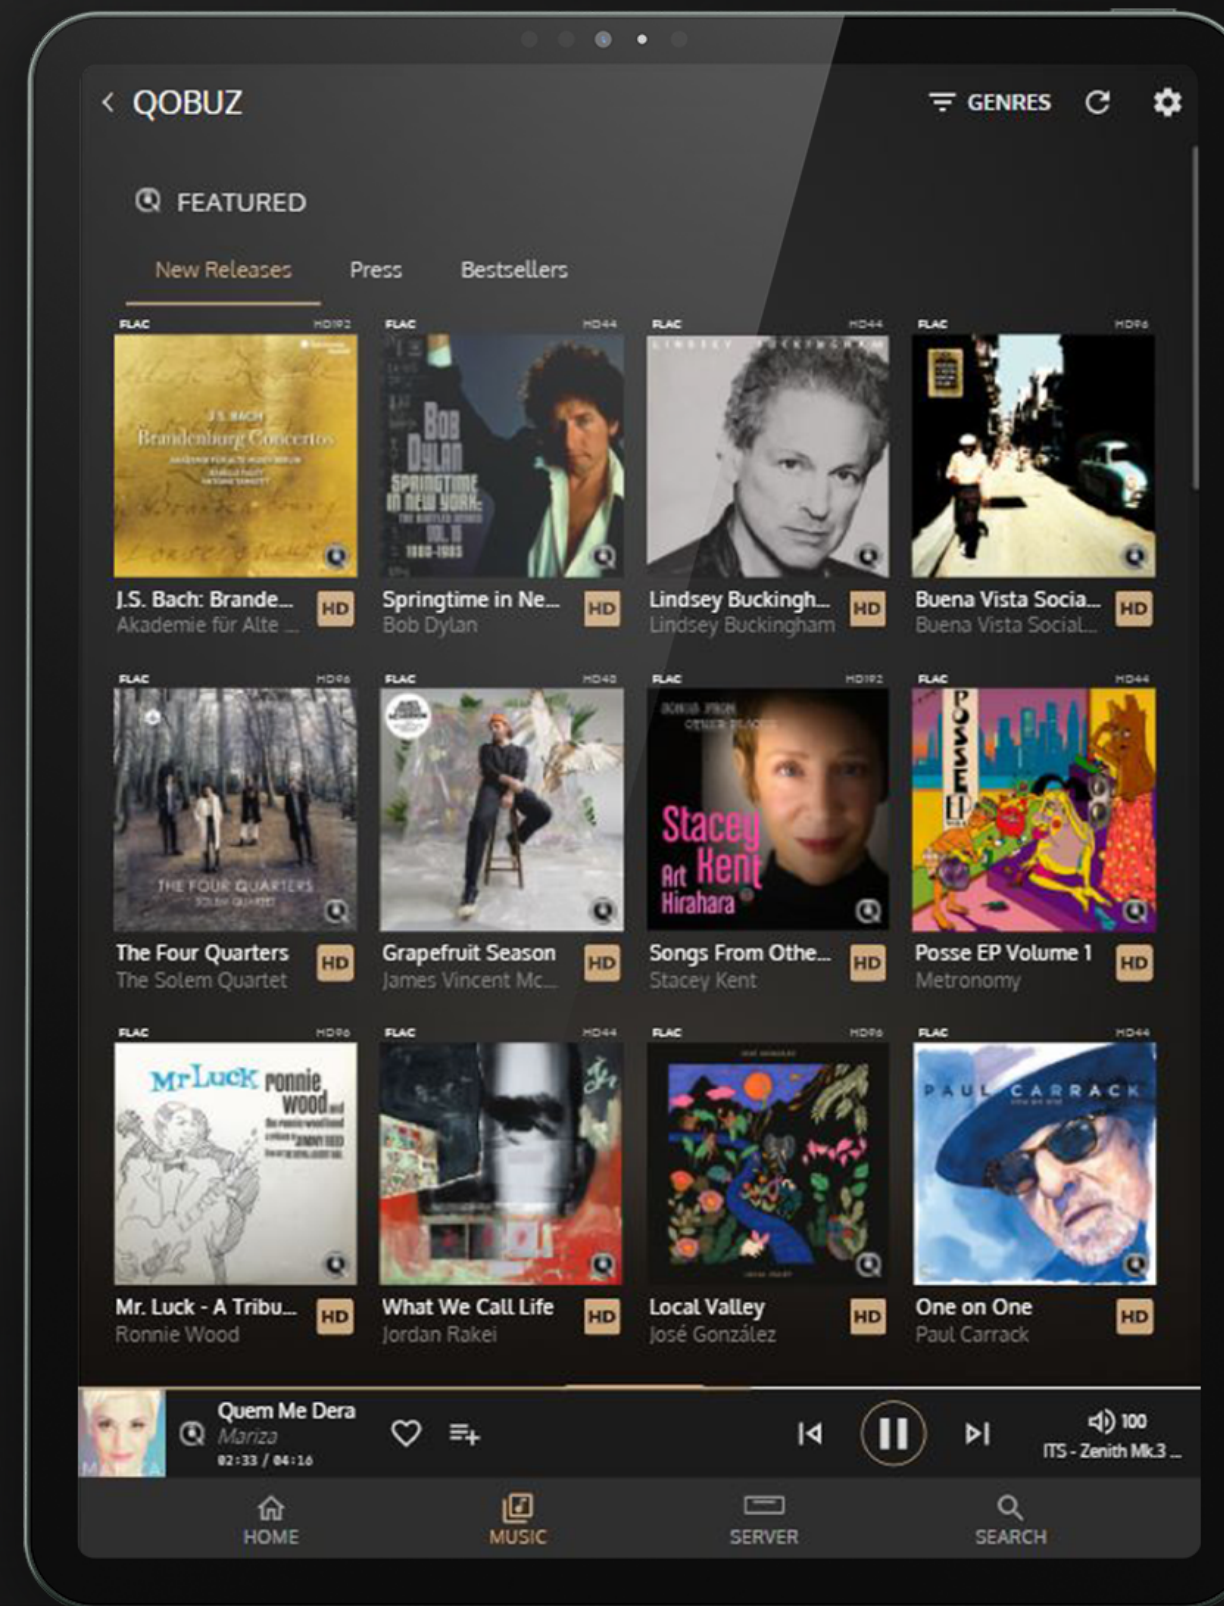

Browse by locally stored music, streaming services and internet radio

Now playing

VOLUME 1 Fast, intuitive & easy to use

In queue

Playback history

Play album

VOLUME 1 Fast, intuitive & easy to use.

Edit album info

Library management

Disc ripper

VOLUME 2

Seamless across local, streaming & internet radio

Home

VOLUME 2 Seamless across local, streaming services and internet radio

Radio

Qobuz