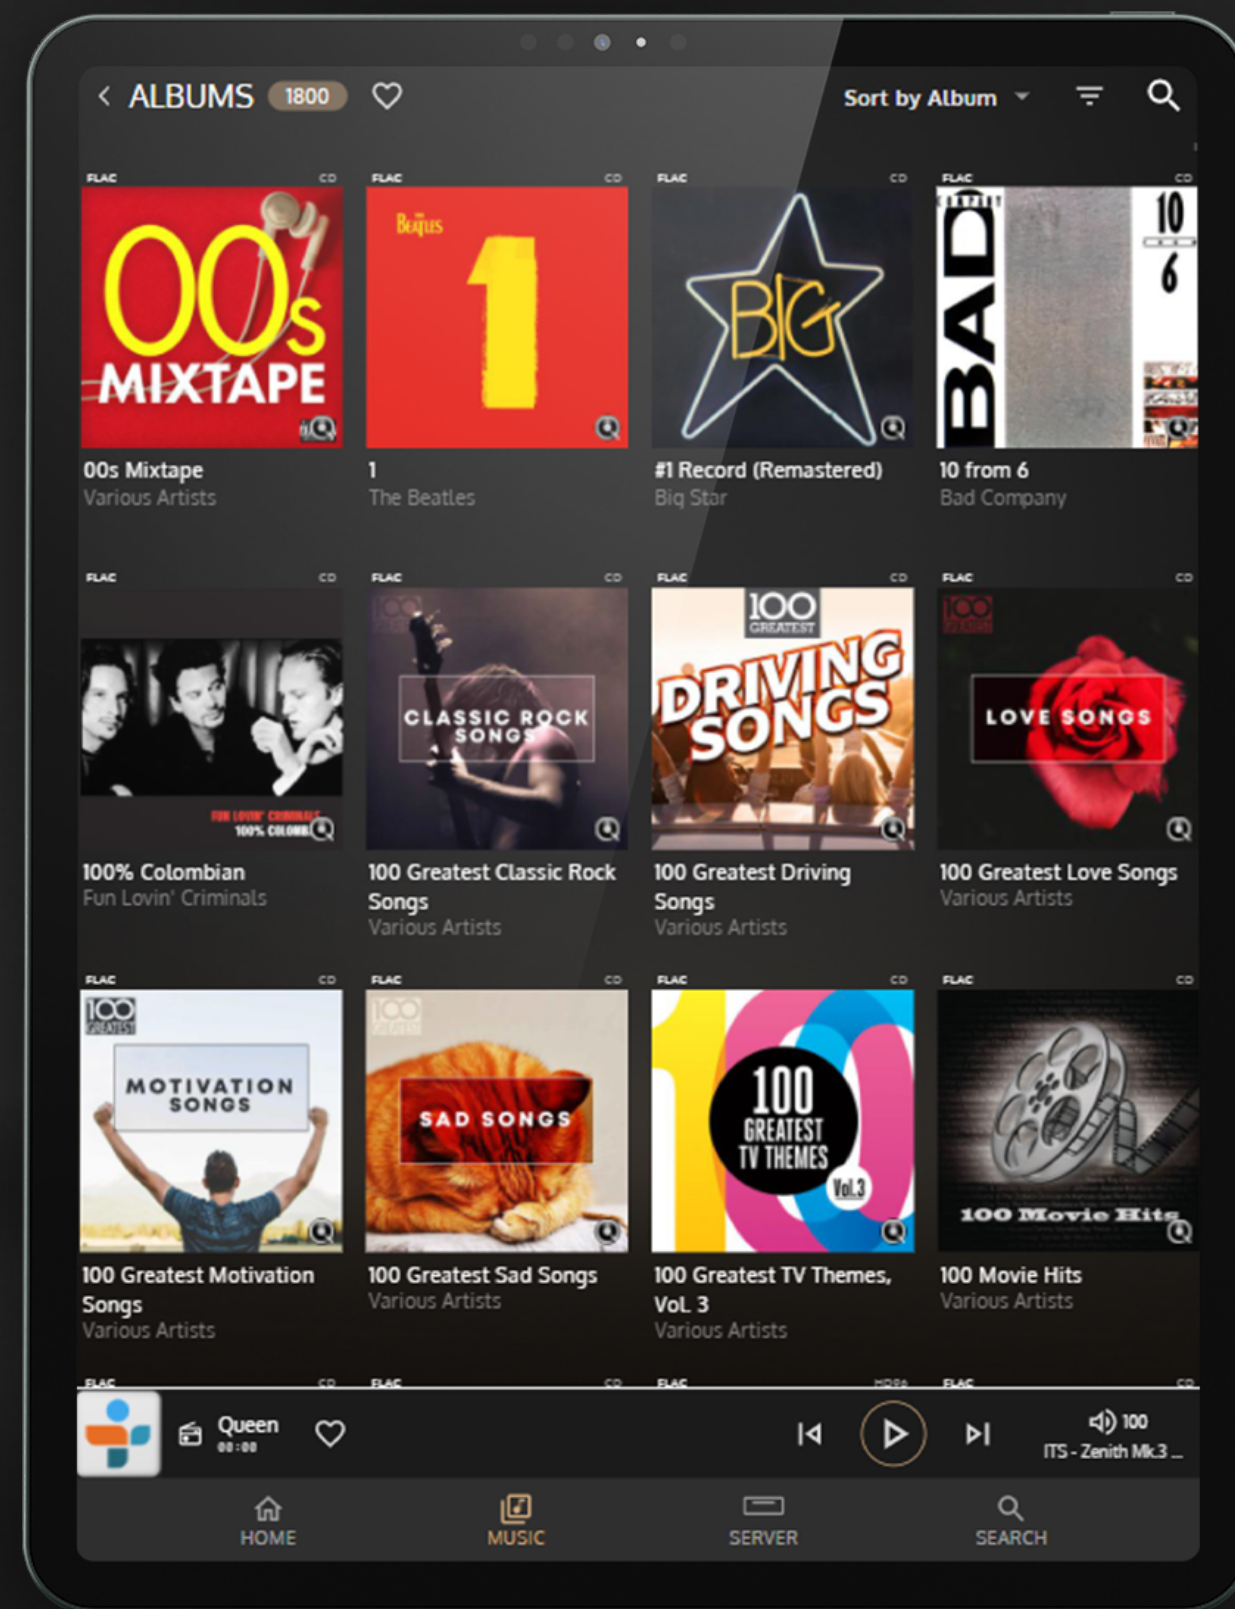

InnuOS 2.0 + INNUOS SENSE APP

Visual Guide

innuOS 2.0 + INNUOS SENSE APP

Contents Page

VOLUME 1
Fast, intuitive & easy to use

VOLUME 2
Seamless across local, streaming services and internet radio

VOLUME 3
Explore your music & discover new ones

VOLUME 4
Create or edit your playlists

VOLUME 5
Powerful smart search

VOLUME 6
Improved Sound Quality

VOLUME 1

**Fast,
intuitive &
easy to use**

Browse by artist

VOLUME 1 Fast, intuitive & easy to use

Browse by album

Browse by locally stored music, streaming services and internet radio

Now playing

VOLUME 1 Fast, intuitive & easy to use

In queue

Playback history

Play album

VOLUME 1 Fast, intuitive & easy to use.

Edit album info