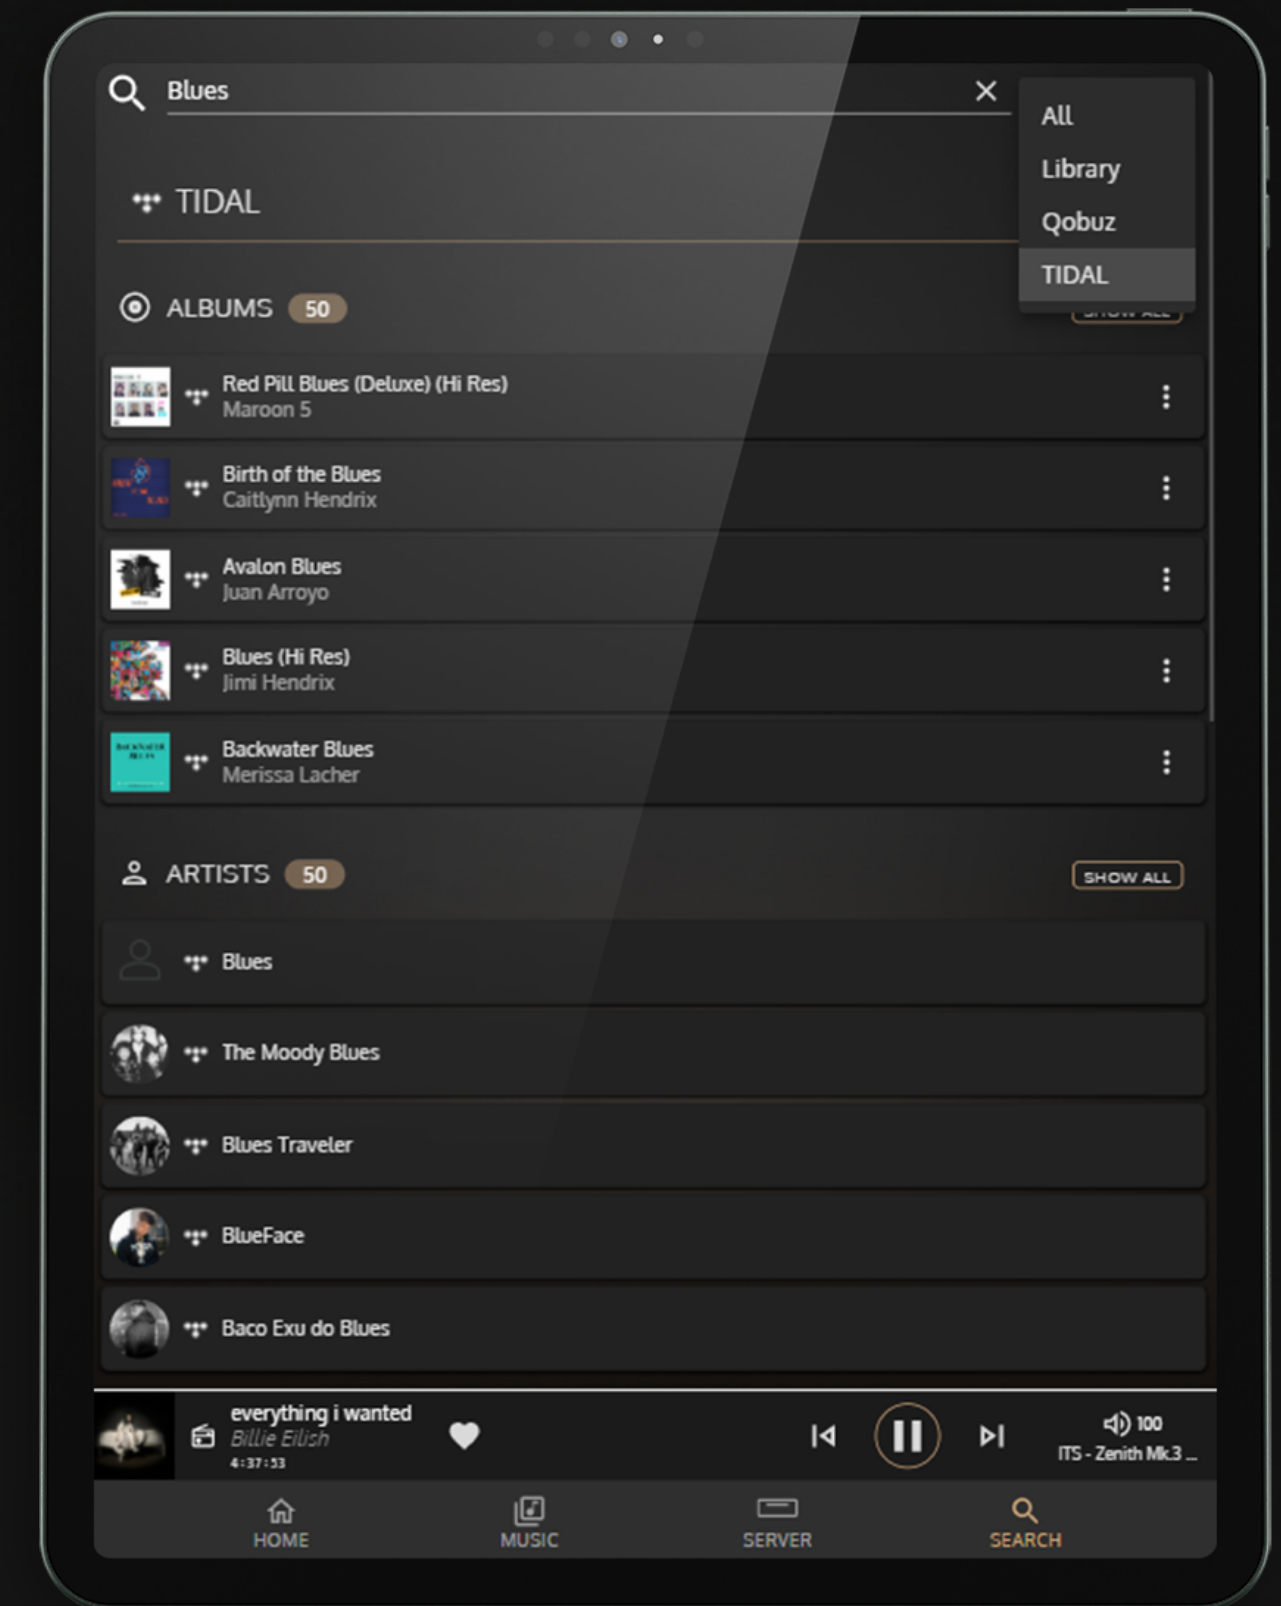

VOLUME 4

Create or edit your playlists

Playlists

VOLUME 4 Create or edit your playlists

Edit playlist

Add to playlist

VOLUME 5

Powerful smart search

Search by title

Filter

VOLUME 5 Powerful smart search

Search by genre

Search by year

Search by artist

VOLUME 5 Powerful smart search

Search: artist on radio

Search: genre on radio

Search by library (all music)

VOLUME 6

Improved Sound Quality

Closer integration with the
hardware and new UI technology
improved sound quality

INNUOS 2.0 + INNUOS SENSE APP

Visual Guide