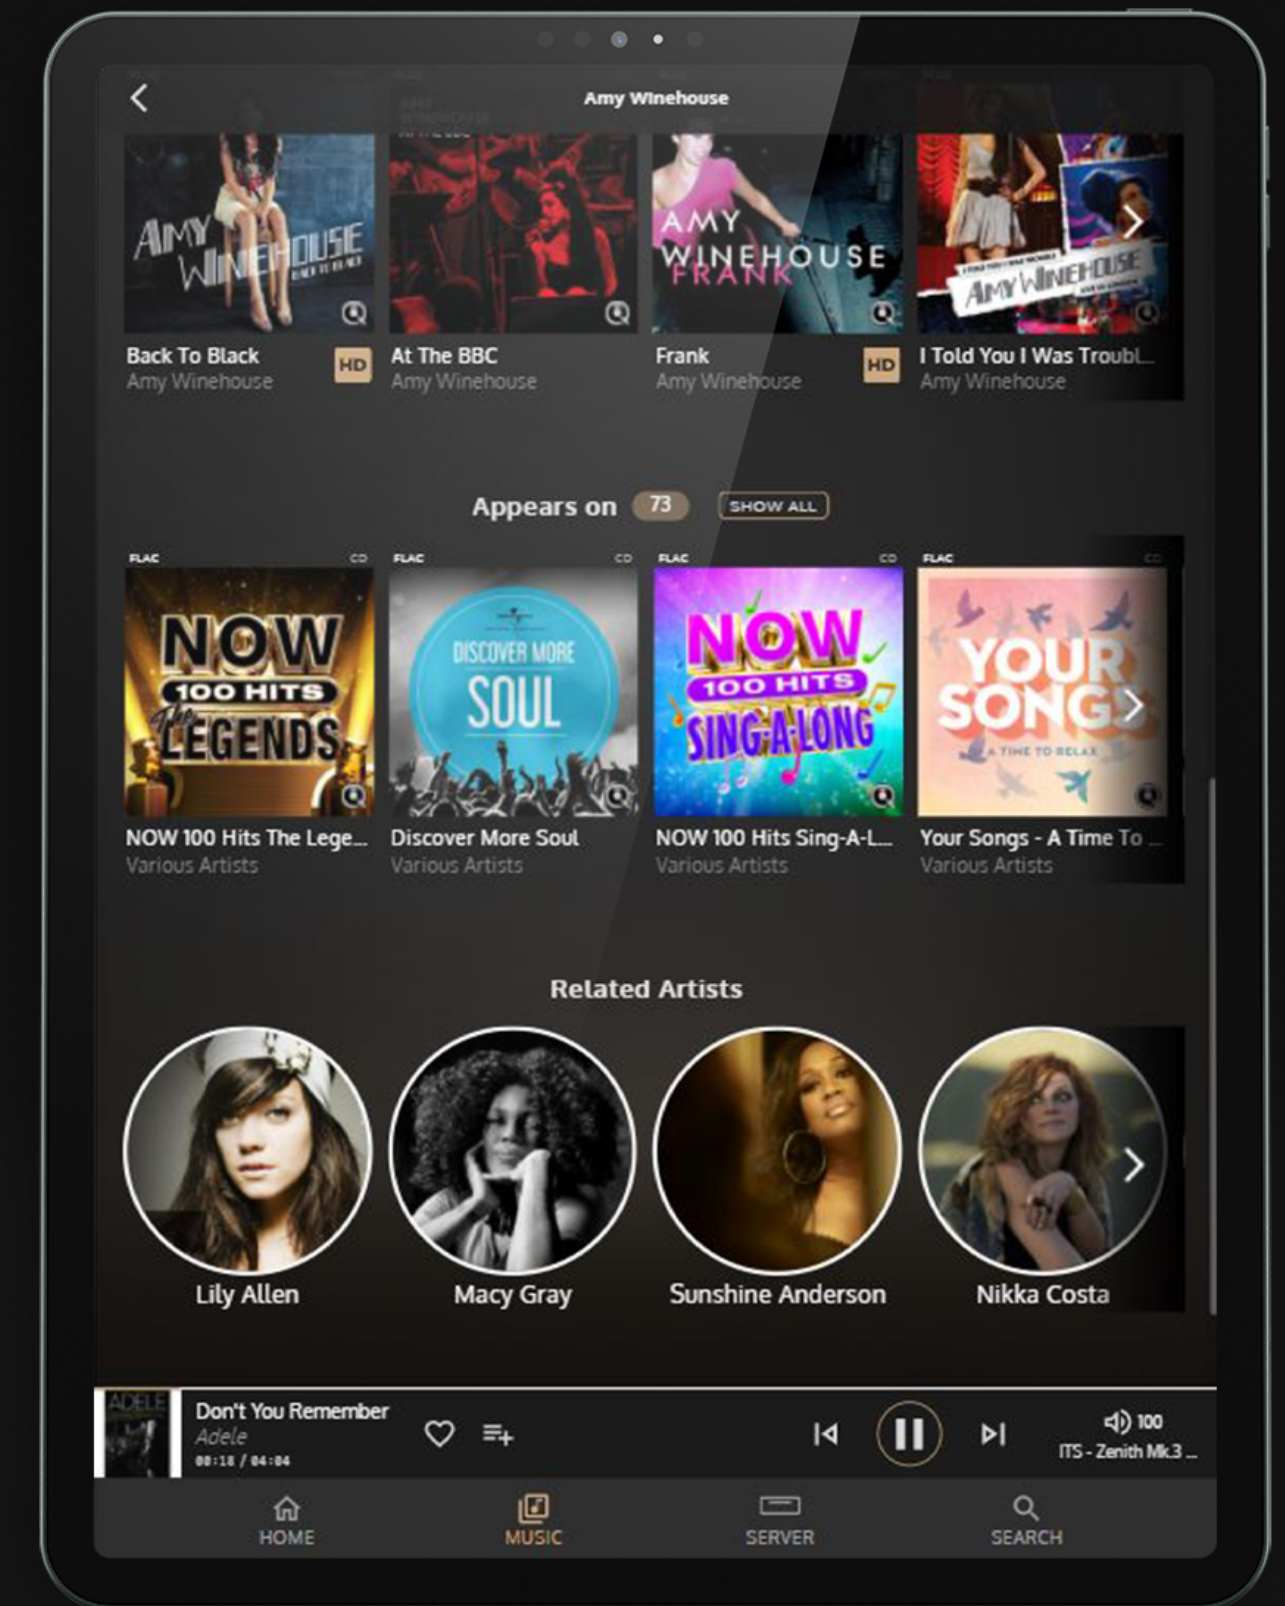

Library management

Disc ripper

VOLUME 2

Seamless across local, streaming & internet radio

Home

VOLUME 2 Seamless across local, streaming services and internet radio

Radio

Qobuz

Tidal

VOLUME 3

Explore your music & discover new ones

Artist info

VOLUME 3 Explore your music & discover new ones

Albums by same artist

Album suggestions

Related artists

VOLUME 4

Create or edit your playlists

Playlists

VOLUME 4 Create or edit your playlists

Edit playlist

Add to playlist

VOLUME 5

Powerful smart search